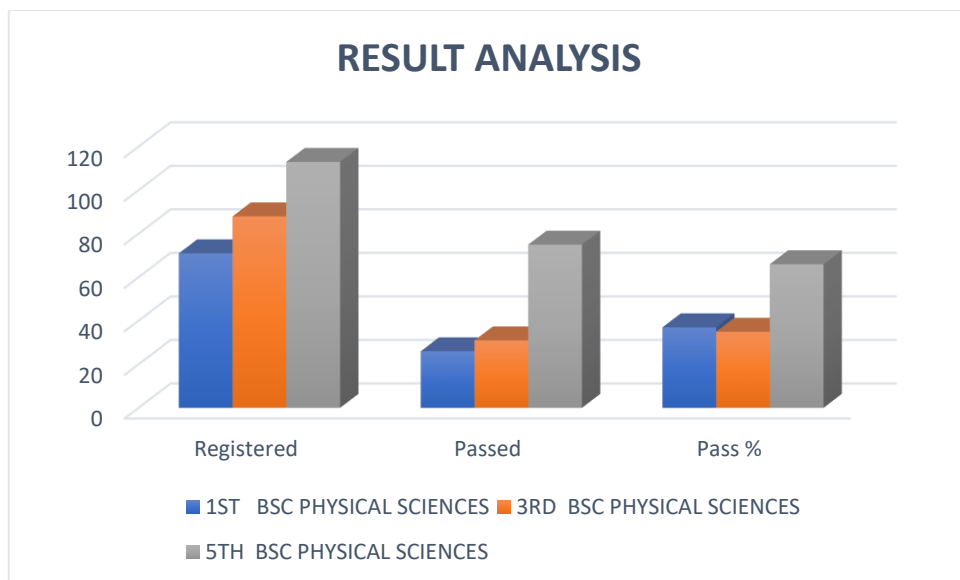

BSC PHYSICAL SCIENCES (MSCS, MPCS &MECS)

The detailed results analysis for the regular examinations are furnished below:

Results of BSC PHYSICAL SCIENCES (MSCS, MPCS &MECS)
2nd , 4th & 6th Semesters Regular Examinations, May 2022

Year	Registered	Passed	Pass %
2nd BSC PHYSICAL SCIENCES	71	36	51
4th BSC PHYSICAL SCIENCES	83	46	56