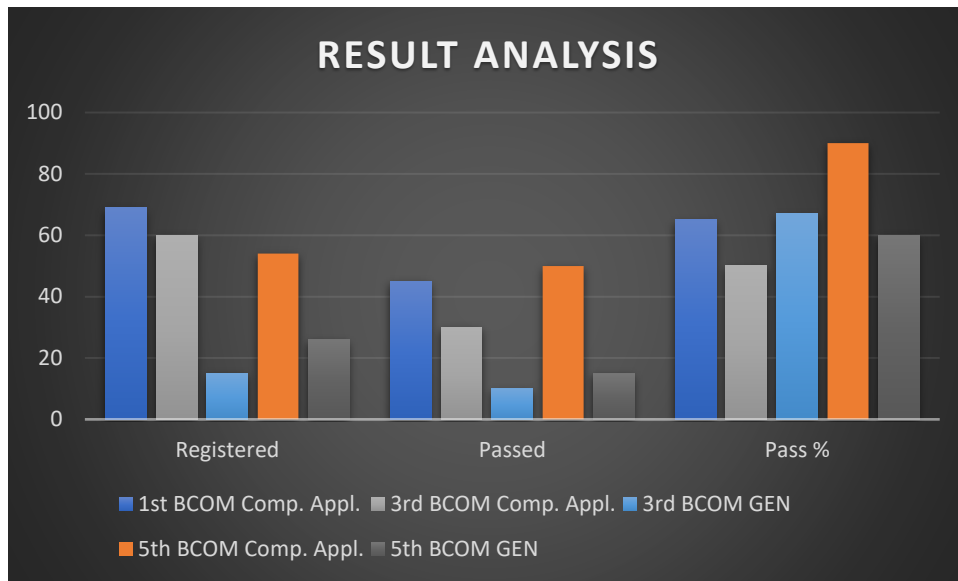

The detailed results analysis for the regular examinations are furnished below:

Results of BCOM Computer applications and General 2ND, 4TH & 6TH Semester
Regular Examinations, June 2022.

Year	Registered	Passed	Pass %
2nd BCOM Comp. Appl.	69	43	63
4th BCOM Comp. Appl.	56	33	60
4th BCOM GEN	15	8	54
6th BCOM Comp. Appl.	53	52	98
6th BCOM GEN	24	19	80