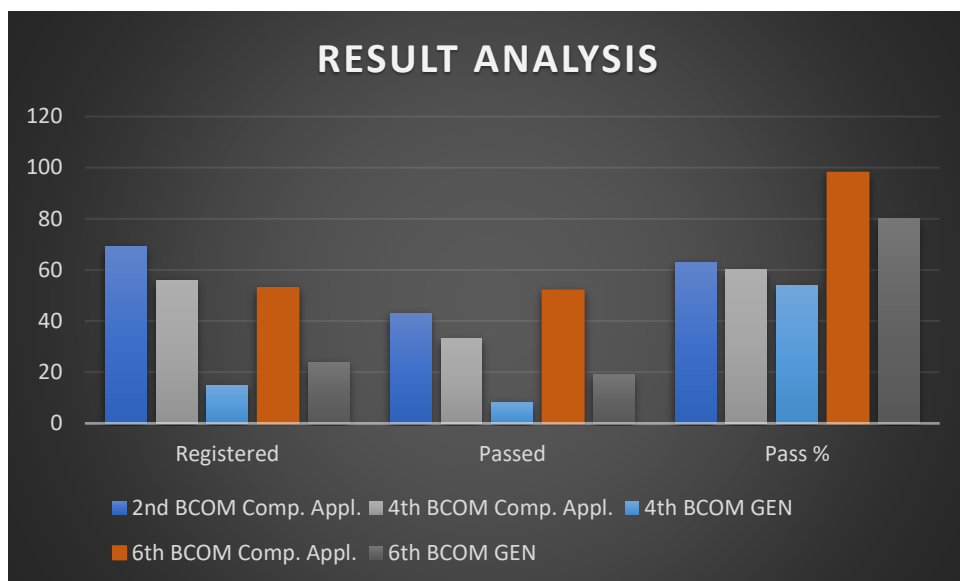

BSC PHYSICAL SCIENCES (MSCS, MPCS &MECS)

The detailed results analysis for the regular examinations are furnished below:

Results of BSC PHYSICAL SCIENCES (MSCS, MPCS &MECS)
1st, 3rd & 5th Semesters Regular Examinations, May 2022

Year	Registered	Passed	Pass %
1ST BSC PHYSICAL SCIENCES	71	26	37
3RD BSC PHYSICAL SCIENCES	88	31	35
5TH BSC PHYSICAL SCIENCES	113	75	66