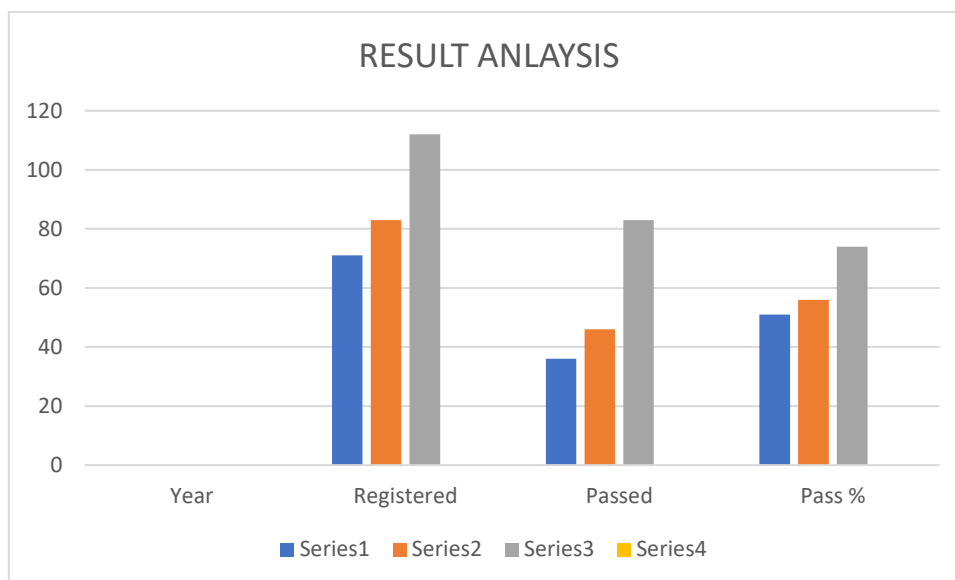

6th BSC PHYSICAL SCIENCES	112	83	74

BBA

The detailed results analysis for the regular examinations are furnished below:

Results of BBA

1st, 3rd & 5th Semesters Regular Examinations, May 2022

Year	Registered	Passed	Pass %
1ST BBA	20	18	90