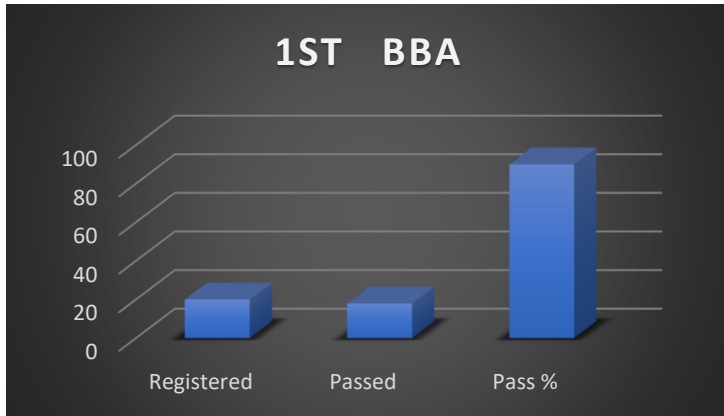

The detailed results analysis for the regular examinations are furnished below:

Results of BBA
2nd, 4th & 6th Semesters Regular Examinations, May 2022

Year	Registered	Passed	Pass %
2ND BBA	20	15	75